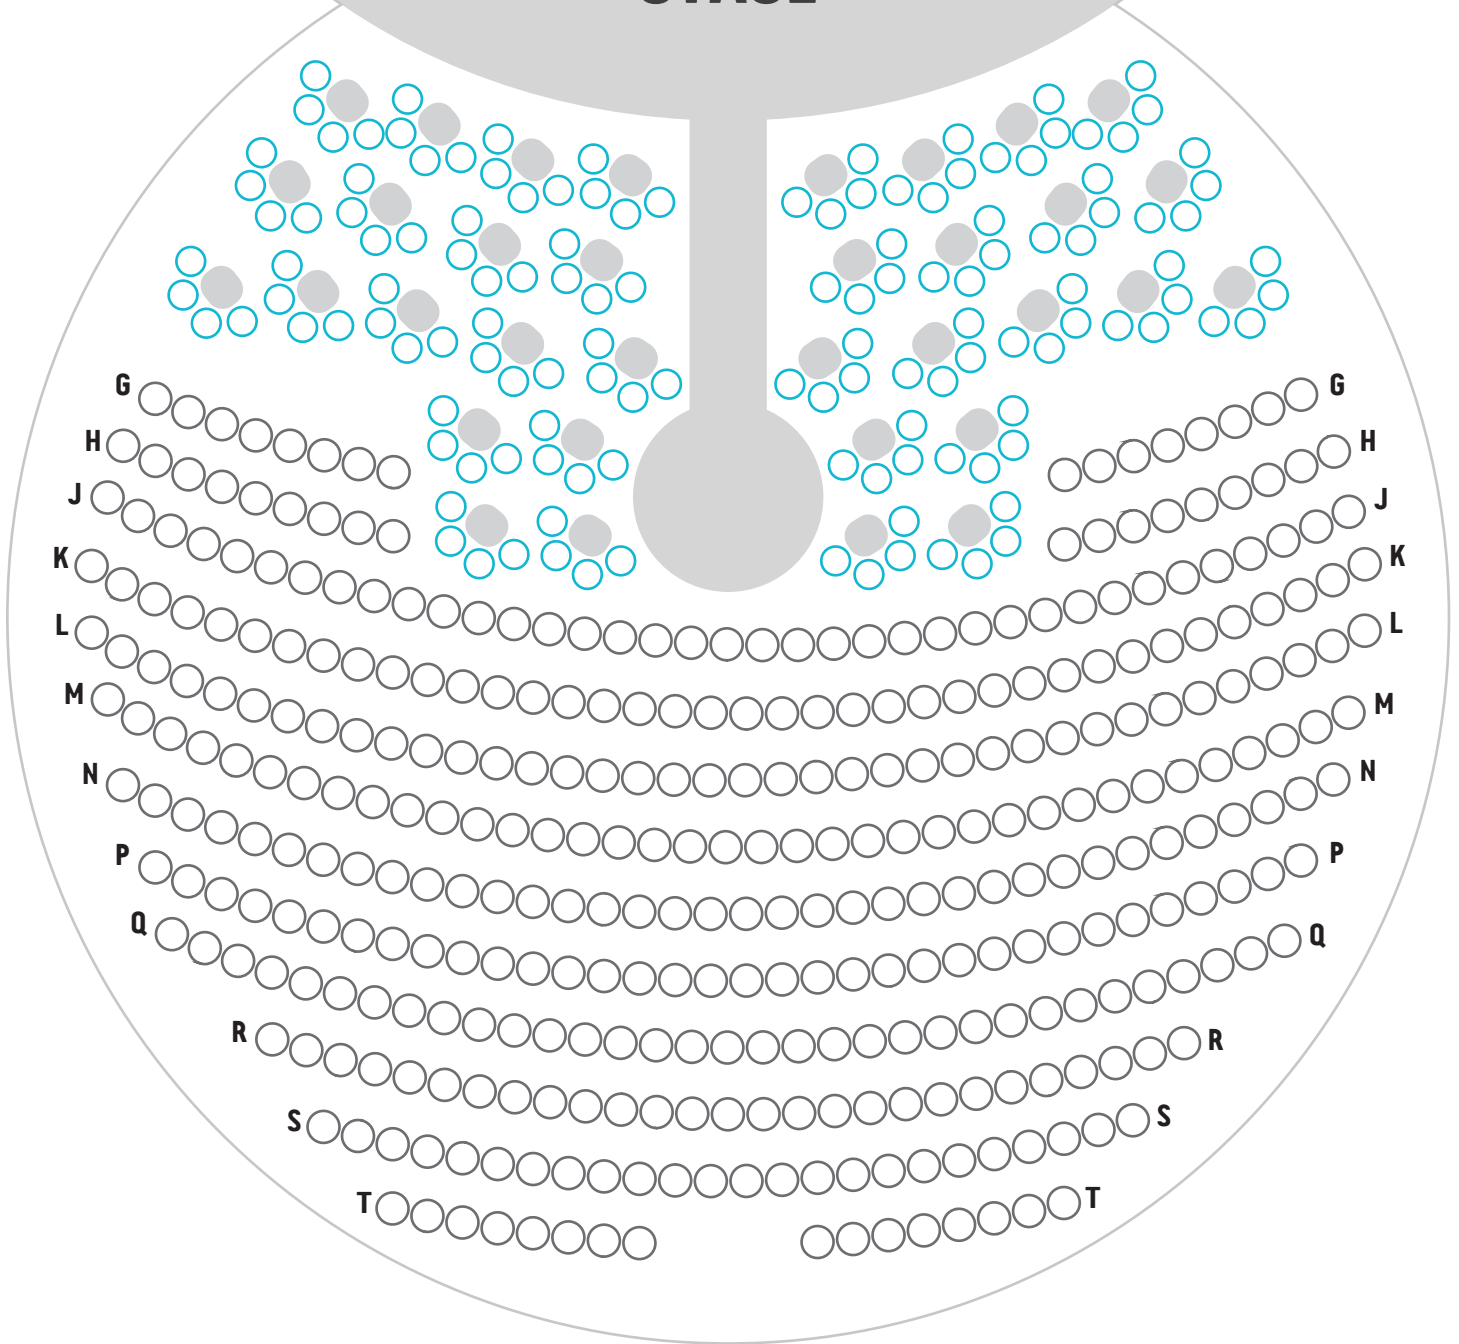

# SHANGHAI MIMI VENUE MAP - STALLS

STAGE

## KEY

GENERAL ADMISSION CABARET TABLES, 4 PER TABLE

RESERVED SEATING