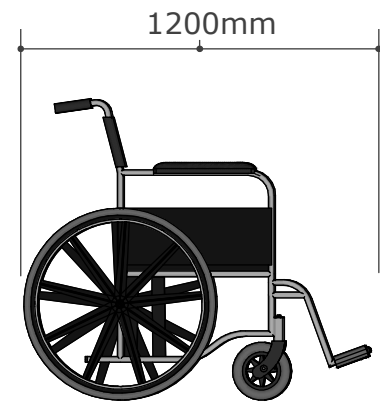

Standard Wheelchair Dimensions  
750mm x 1250mm  
Electric Wheelchair Dimensions  
750mm x 1500mm

Ramp Rake 1:25  
(AS - 1:14)

Ramp Locks  
Can be operated by  
FOH Staff and Rider

Total Weight Loading  
350kg (approx)