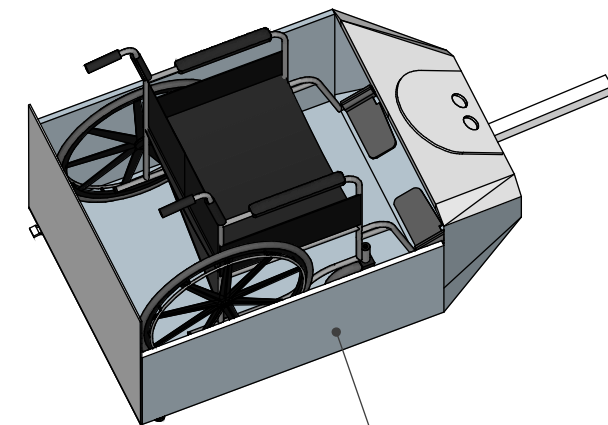

Standard Wheelchair Dimensions  
750mm x 1250mm  
Electric Wheelchair Dimensions  
750mm x 1500mm

Ramp Rake 1:25  
(AS - 1:14)

Ramp Locks  
Can be operated by  
FOH Staff and Rider

Total Weight Loading  
350kg (approx)