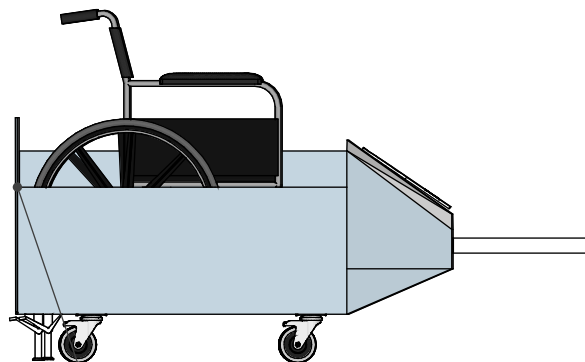

Standard Wheelchair Dimensions  
750mm x 1250mm  
Electric Wheelchair Dimensions  
750mm x 1500mm

Ramp Rake 1:25  
(AS - 1:14)

Ramp Locks  
Can be operated by  
FOH Staff and Rider

Total Weight Loading  
350kg (approx)