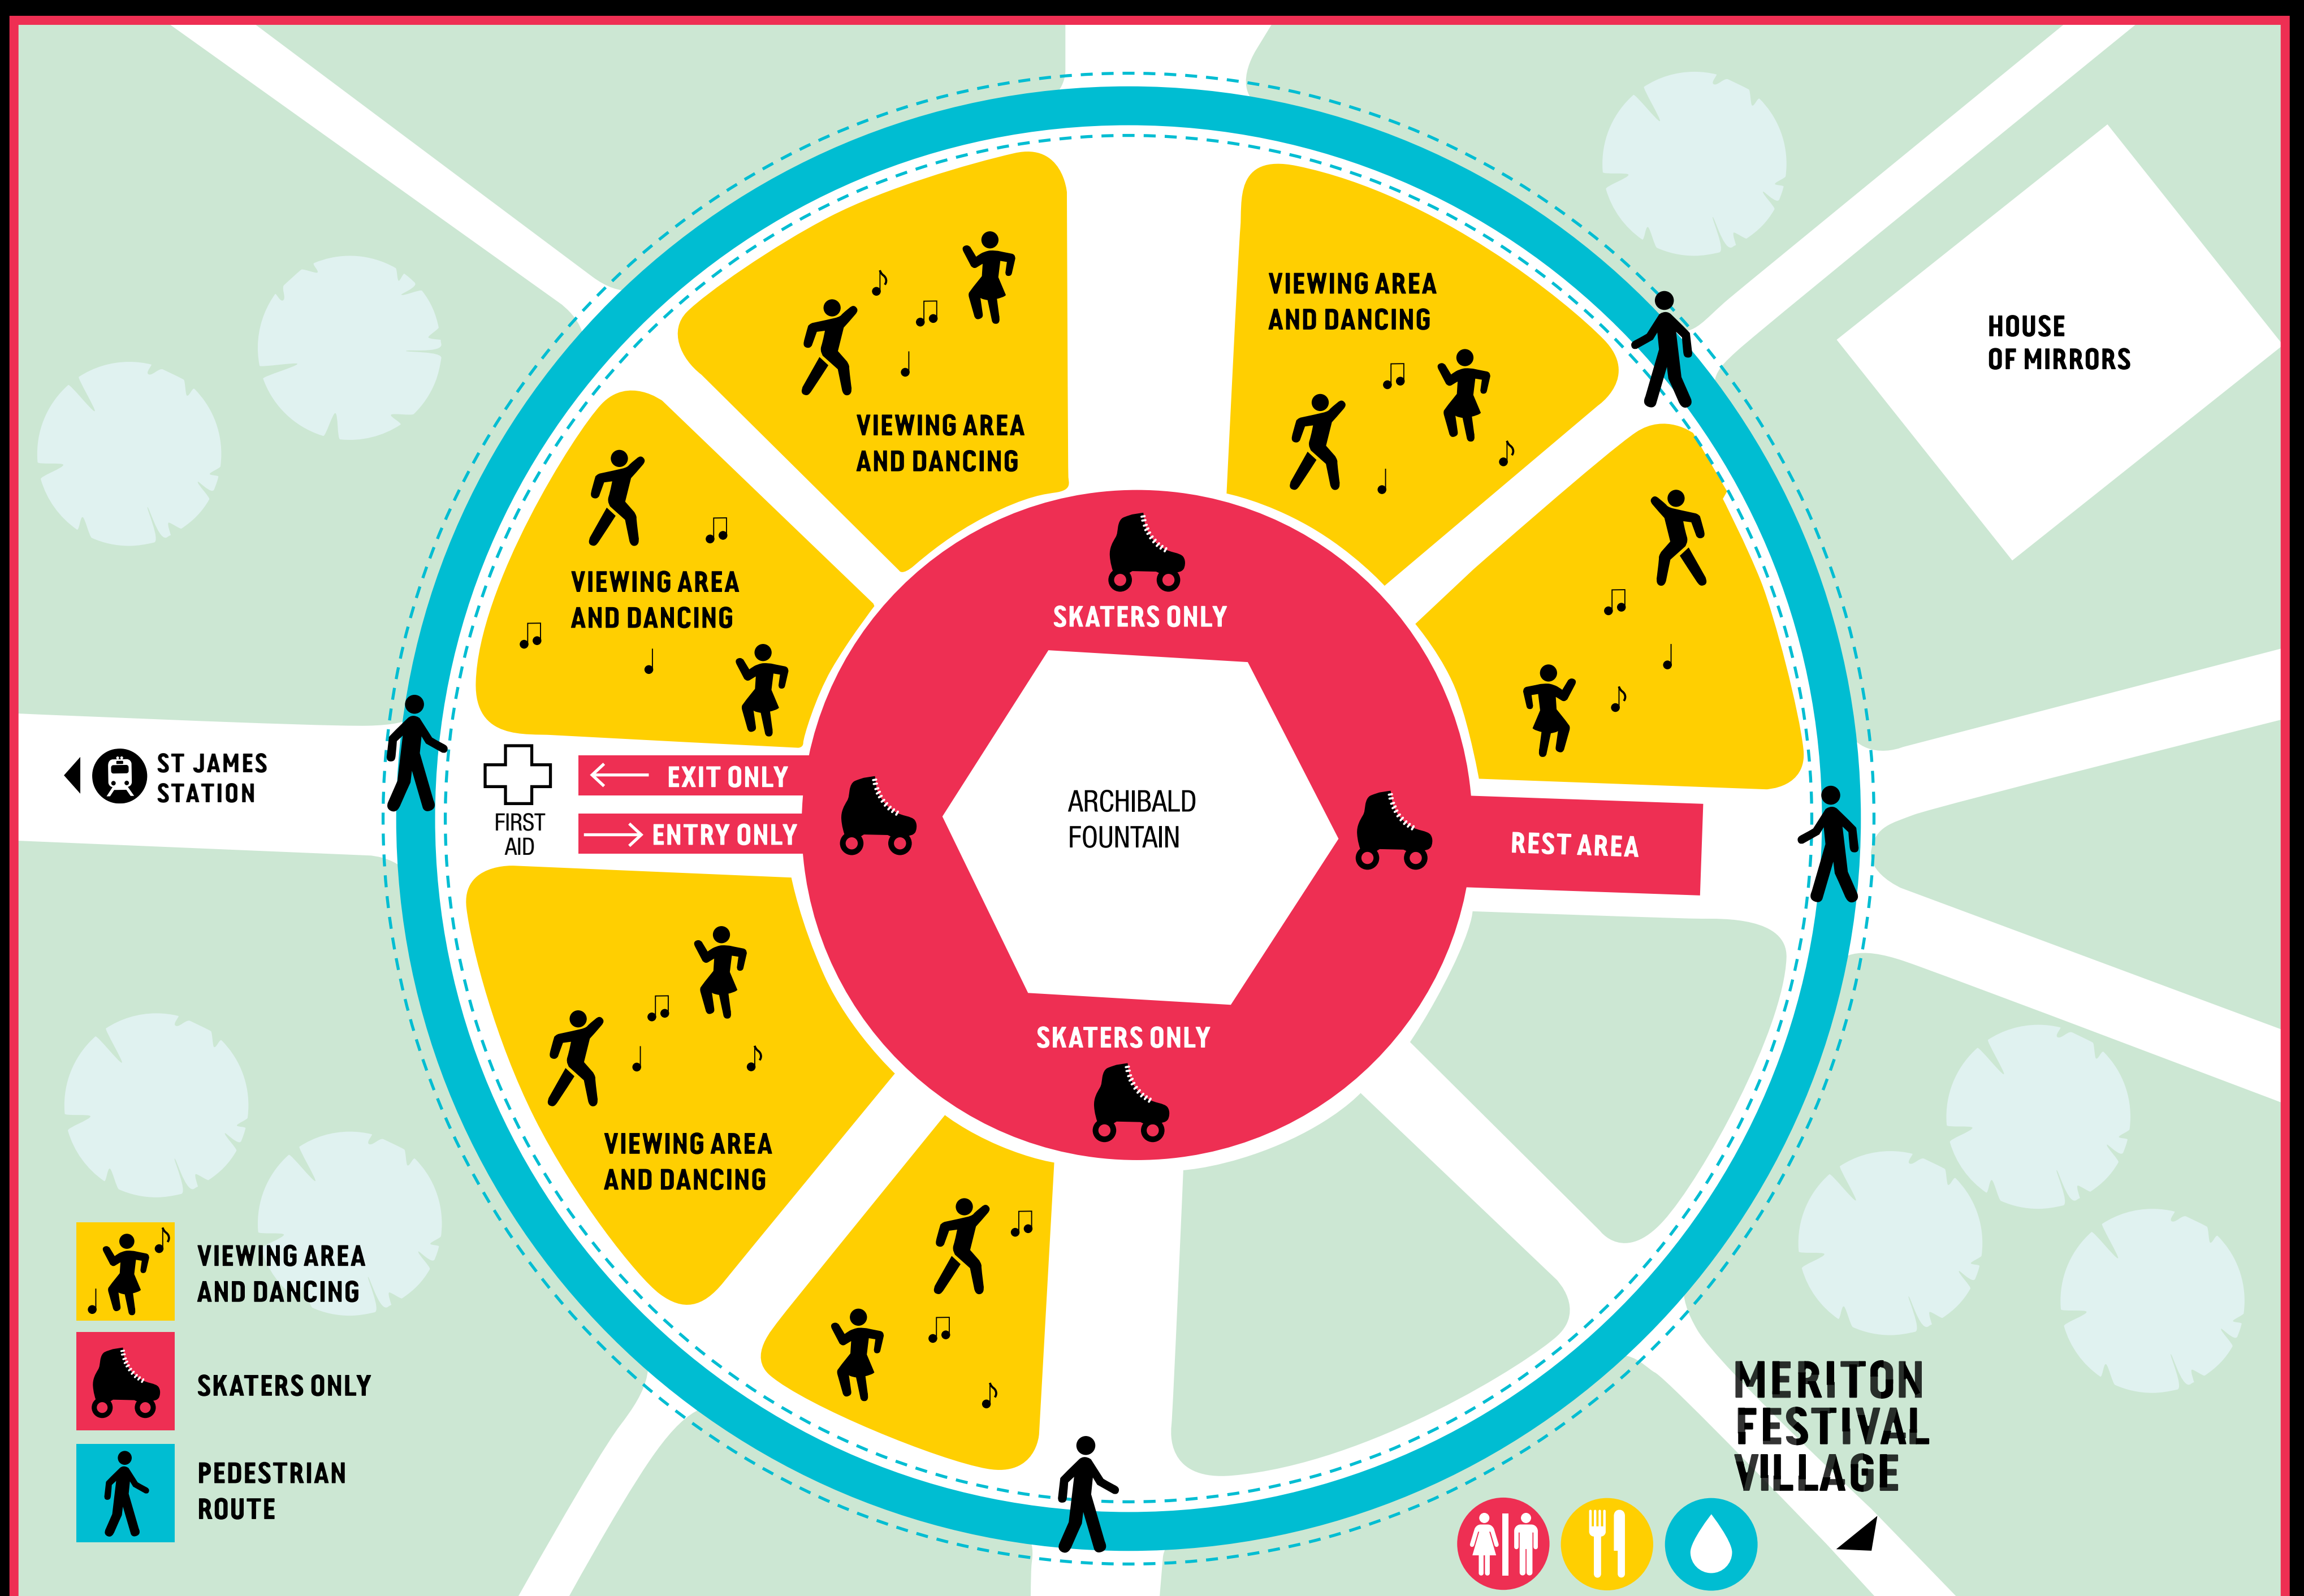

ROLLER JAM

**SYDNEY
FESTIVAL**
6-29 JAN 2017

CONDITIONS OF PARTICIPATION

**SKATING IS A DANGEROUS ACTIVITY.
ALL PARTICIPANTS DO SO AT THEIR OWN RISK.
WE RECOMMEND THAT ALL SKATERS WEAR HELMETS
AND SAFETY EQUIPMENT.**

- All children must be supervised by an adult.
- Only enter the skating area from the designated area on the St James Station side of the fountain.
- All skaters must travel in an anticlockwise direction around the fountain.
- We recommend you use outdoor wheels.
- No speed skating.
- No stopping in the skating area.
- No backpacks or shoulder bags are allowed in the skating area.
- All directions from Sydney Festival staff must be followed.

You're welcome to watch or dance, but please stay on the lawn and out of the skating areas. Smile for the cameras, this event is being filmed and photographed. If you do not wish to be photographed, please make yourself known to staff.

ANY OTHER QUESTIONS?

Please ask our friendly staff.

◀ **PEDESTRIANS PLEASE WALK AROUND** ▶